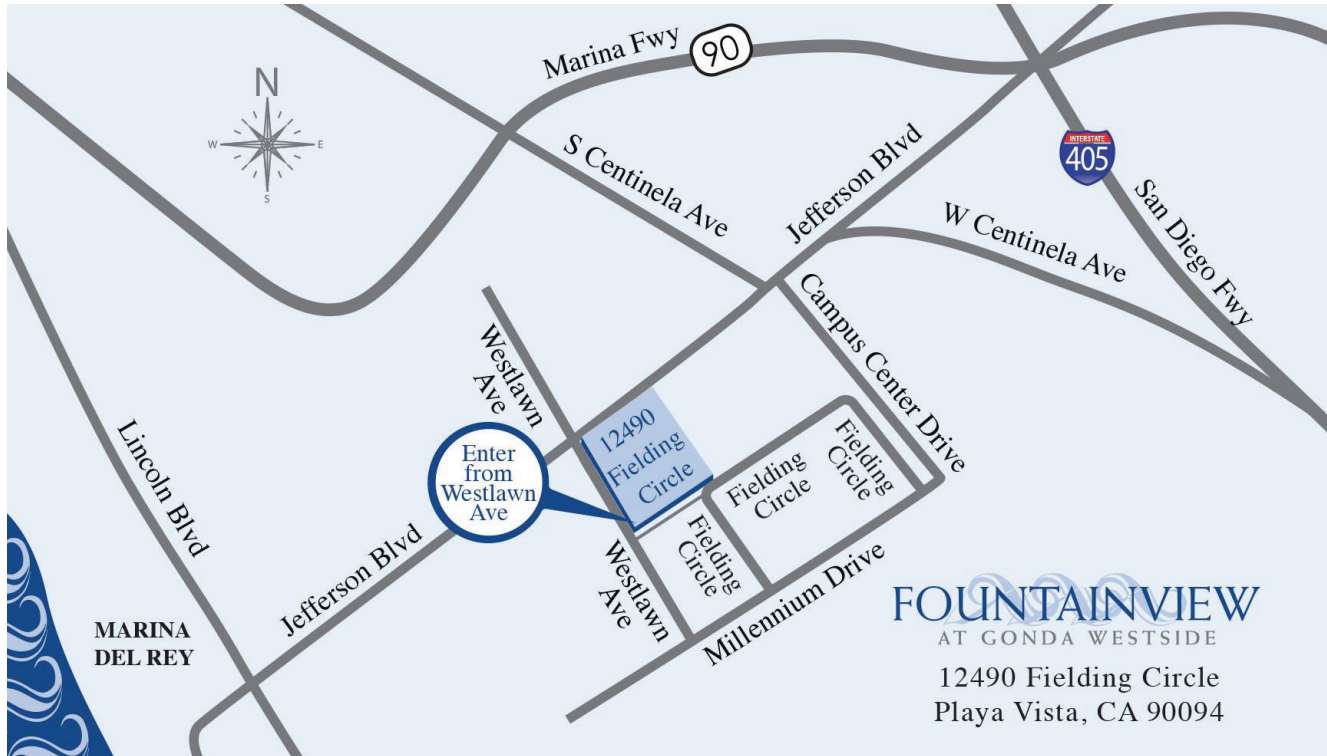

FOUNTAINVIEW

AT GONDA WESTSIDE

From Marina del Rey:

Take the Marina Fwy 90 East – Exit Centinela – Turn right and head towards Jefferson Blvd – Turn right onto Jefferson and move to the left hand lane – Turn left onto Westlawn Ave (there is a traffic light) – Take the first left into the Fountainview driveway.

From Westchester:

Travel north on Lincoln Blvd – Turn right onto Jefferson Blvd – Pass Home Depot on the left – Pass Whole Foods and CVS on the right – Turn right onto Westlawn Ave (there is a traffic light) – Take the first left into the Fountainview driveway.

From Westwood:

Travel south on 405 Fwy – Exit 90 Fwy West – Exit Centinela – Turn left and head towards Jefferson Blvd - Turn right onto Jefferson and move to the left hand lane – Turn left onto Westlawn Ave (there is a traffic light) – Take the first left into the Fountainview driveway.

From LAX:

Travel north on 405 Fwy – Exit Jefferson Blvd West – Turn left onto Jefferson - Turn left onto Westlawn Ave (there is a traffic light) – Take the first left into the Fountainview driveway. (Or - follow signs to Lincoln Blvd/Rt 1N from the airport and follow instructions from Westchester, above.)